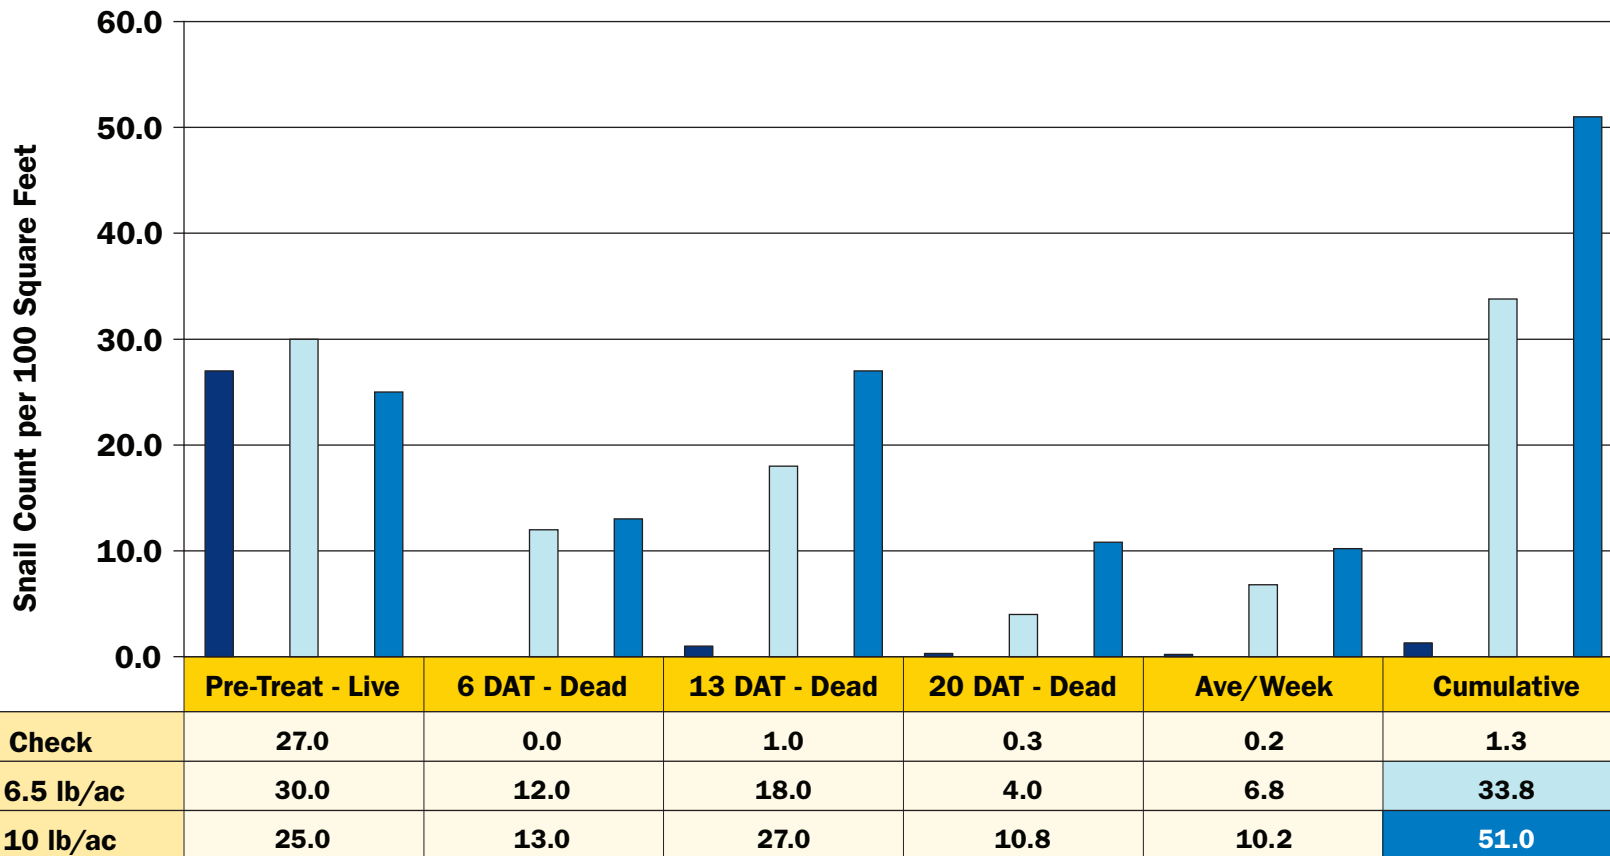

Trial for Snail Control with Metarex on Lemons

Ventura County, Fall 2005, Cumulative Dead Snails per 100 Square Feet