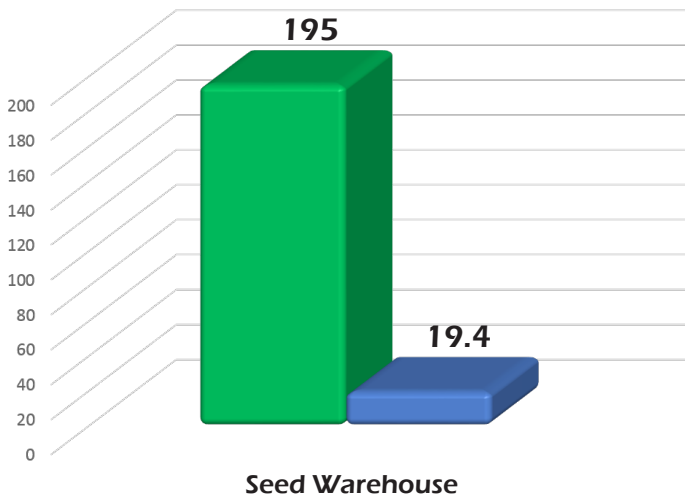

Taste Tested Results

SOFT BAIT

 Revolver Soft Bait

House Mice

Seed Warehouse

Grams Consumed

Seed Warehouse

VS.

Meal Bait

 Meal Bait

Norway Rats

Dairy Farm

Grams Consumed

Beef Farm

Rats & Mice consumed more Revolver than Meal Bait

Consumption = Control