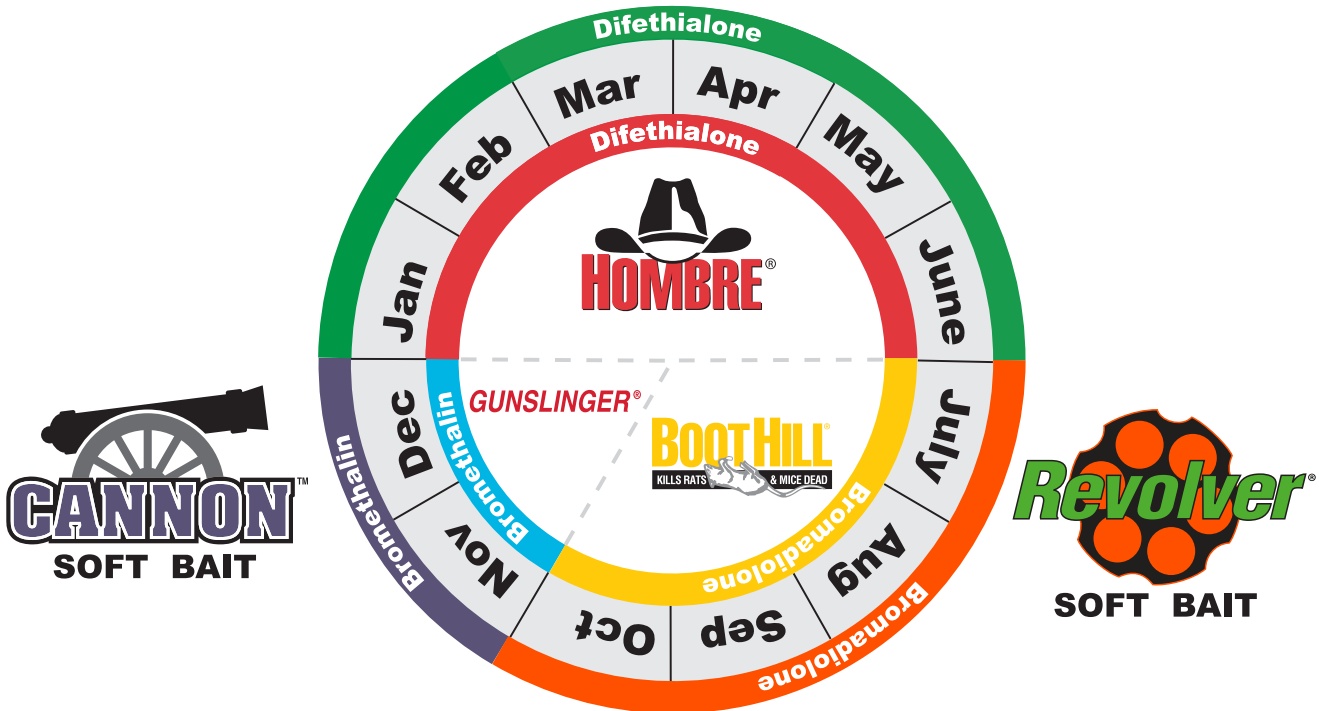

Taste Tested Results

SOFT BAIT

 Revolver Soft Bait

House Mice

Seed Warehouse

Grams Consumed

Seed Warehouse

VS.

Meal Bait

 Meal Bait

Norway Rats

Dairy Farm

Grams Consumed

Beef Farm

Rats & Mice consumed more Revolver than Meal Bait

Consumption = Control

Revolver Soft Bait replaces meal bait in high humidity environments

FASTDRAW[®]
Takes 4-5 days to work.
SOFT BAIT

3 Rotational Options, 3 Active Ingredients, Liphatech

Learn more with your smart phone

LIPHATECH