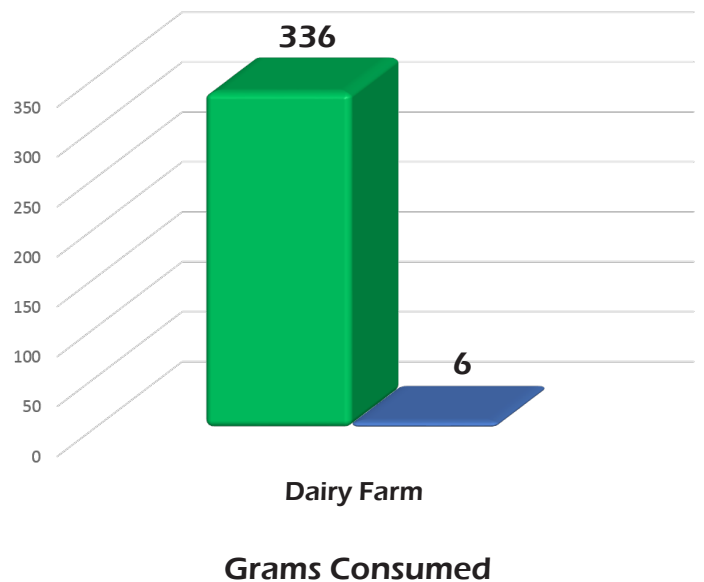

Taste Tested Results

SOFT BAIT

 Revolver Soft Bait

House Mice

Seed Warehouse

Grams Consumed

Seed Warehouse

VS.

Meal Bait

 Meal Bait

Norway Rats

Dairy Farm

Grams Consumed

Beef Farm

Rats & Mice consumed more Revolver than Meal Bait

Consumption = Control