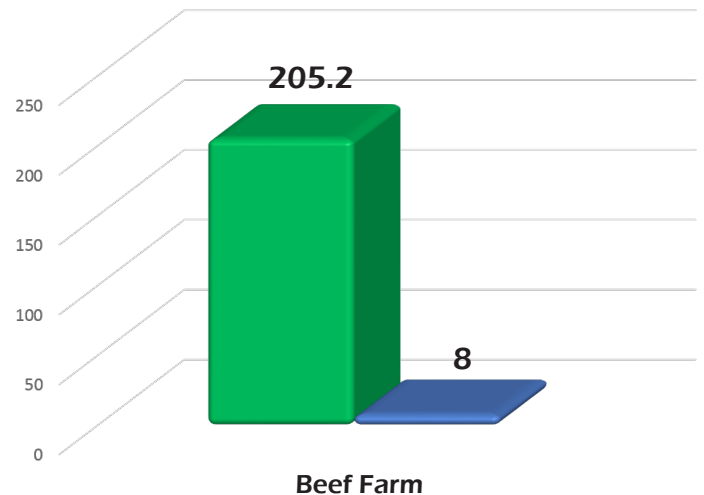

Meal Bait

 Meal Bait

Norway Rats

Dairy Farm

Grams Consumed

Beef Farm

Rats & Mice consumed more Revolver than Meal Bait

Consumption = Control

Revolver Soft Bait replaces meal bait in high humidity environments

FASTDRAW[®]
Takes 4-5 days to work.
SOFT BAIT

3 Rotational Options, 3 Active Ingredients, Liphatech

Learn more with your smart phone

LIPHATECH