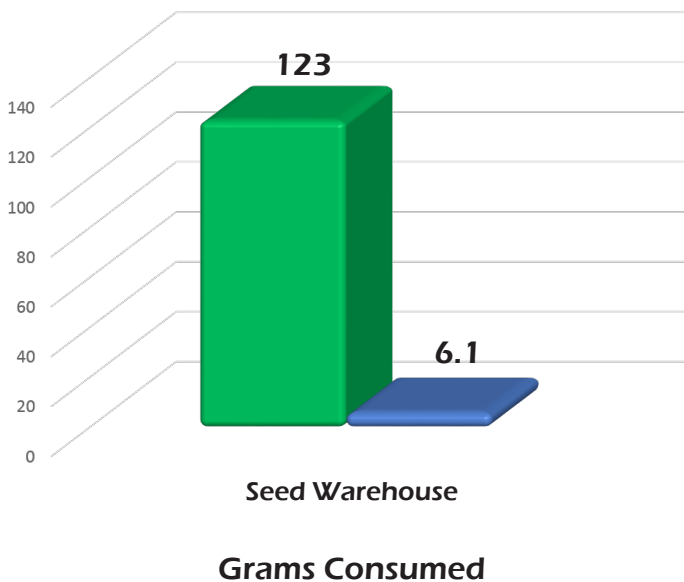

Taste Tested Results

SOFT BAIT

 Revolver Soft Bait

House Mice

Seed Warehouse

Grams Consumed

Seed Warehouse

VS.

Meal Bait

 Meal Bait

Norway Rats

Dairy Farm

Grams Consumed

Beef Farm

Rats & Mice consumed more Revolver than Meal Bait

Consumption = Control