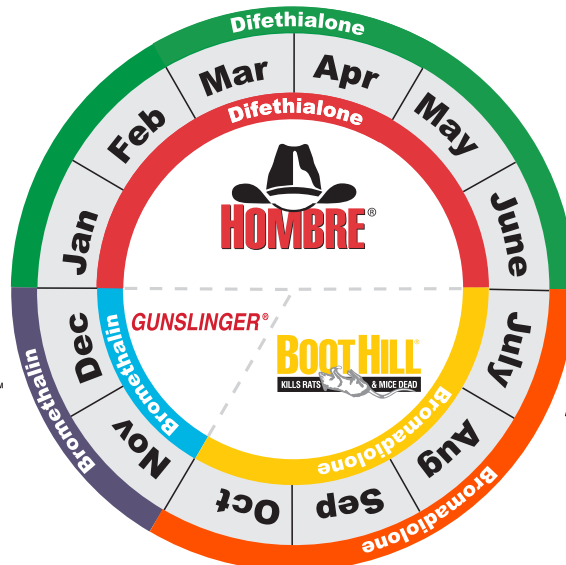

# Not All Soft Baits Are Created Equal

VS.

OTHER  
SOFT BAITS

Don't be fooled by other soft baits. *FastDraw*, *Revolver*, and *Cannon* soft bait contain 0% wax. **Control rodents in every bite!**

Our soft baits do not contain wax, which can freeze or melt in extreme temperatures

Liphatech soft baits provide you more placements per pail, a lower cost per placement, and less bait waste

Learn more with  
your smart phone!

3 Rotational Options, 3 Active Ingredients, Liphatech

Field Studies  
On Next Page

# The Choice Is Clear.