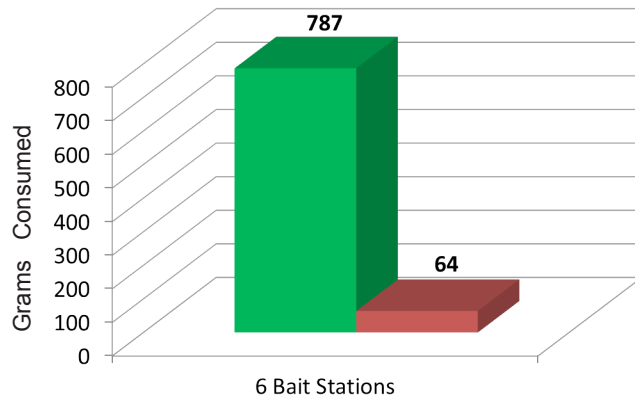

Liphatech soft baits provide you more placements per pail, a lower cost per placement, and less bait waste

Learn more with  
your smart phone!

3 Rotational Options, 3 Active Ingredients, Liphatech

Field Studies  
On Next Page

# The Choice Is Clear.

## House Mouse Test

Data is based on a summary of Liphatech field study results.

## Norway Rat Test