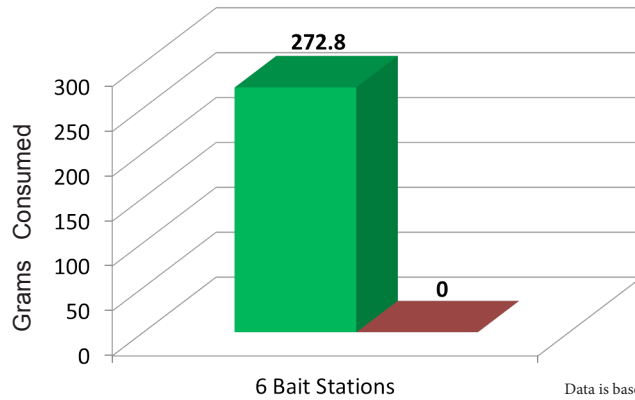

Liphatech soft baits provide you more placements per pail, a lower cost per placement, and less bait waste

Learn more with  
your smart phone!

3 Rotational Options, 3 Active Ingredients, Liphatech

Field Studies  
On Next Page

## House Mouse Test

Data is based on a summary of Liphatech field study results.