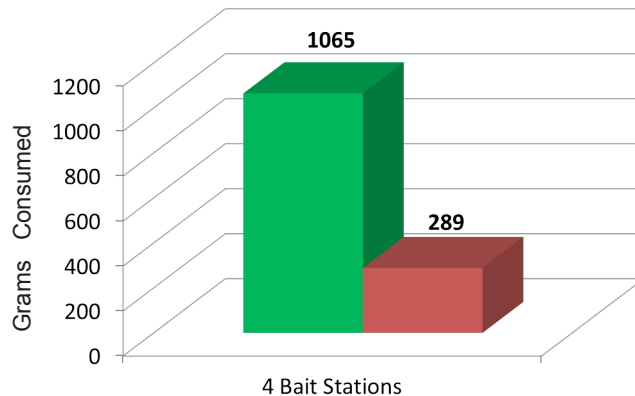

Roof Rat Test

LIPHATECH

(800) 351-1476 • www.liphatech.com