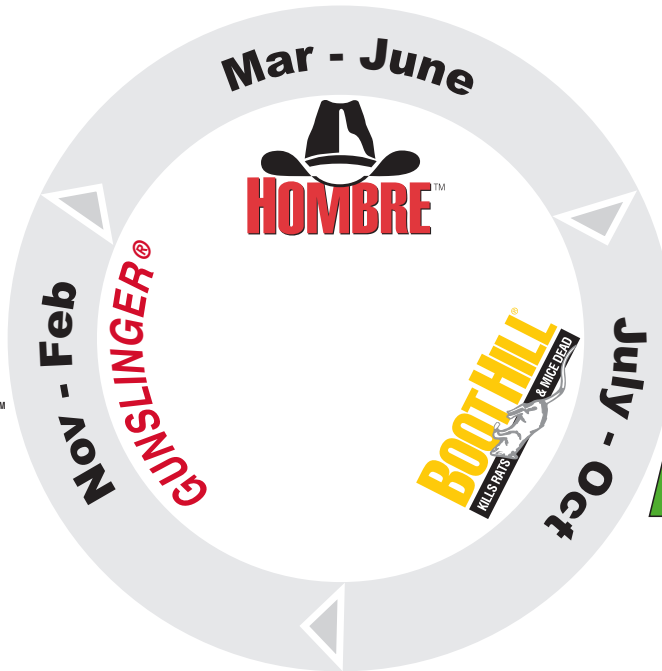

## Meal Bait

■ Meal Bait

### Norway Rats

Dairy Farm

Grams Consumed

Beef Farm

Rats & Mice consumed more Revolver than Meal Bait

Consumption = Control

Revolver Soft Bait replaces meal bait in high humidity environments

**EASTDRAW**<sup>®</sup>  
Takes 4-5 days to work.  
**SOFT BAIT**

  
**CANNON**<sup>™</sup>  
**SOFT BAIT**

**Revolver**<sup>®</sup>  
**SOFT BAIT**

Learn more with  
your smart phone

**LIPHATECH**<sup>®</sup>

[www.liphatech.com](http://www.liphatech.com) • (888) 331-7900