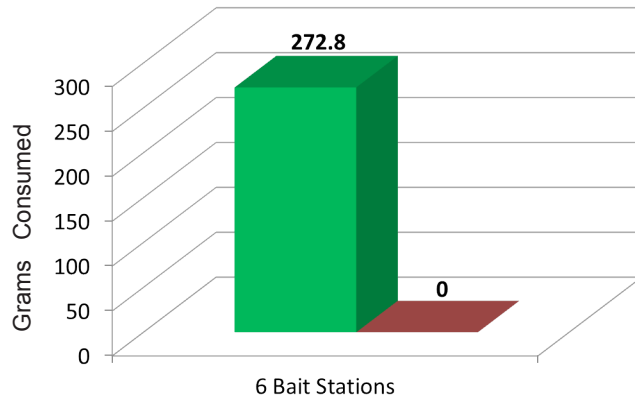

Brodifacoum soft bait contains 5% wax, which can freeze or melt in extreme temperatures

FastDraw pouches are 10 grams, providing you more placements per pail, a lower cost per placement, and less bait waste

Brodifacoum soft bait pouches are larger, which means: fewer placements per pail, higher placement costs, and more bait waste when replacing with fresh bait

FASTDRAW®
Takes 4-5 days to work.
SOFT BAIT

BOOT HILL®
KILLS RATS & MICE DEAD

Revolver®
SOFT BAIT

Learn more with
your smart phone!

NEW AND IMPROVED!
GUNSLINGER®
AT CLEANOUT

HOMBRE™

LIPHATECH®

Field Studies
On Next Page

The Choice Is Clear.

House Mouse Test

Norway Rat Test

Roof Rat Test

LIPHATECH

(800) 351-1476 • www.liphatech.com