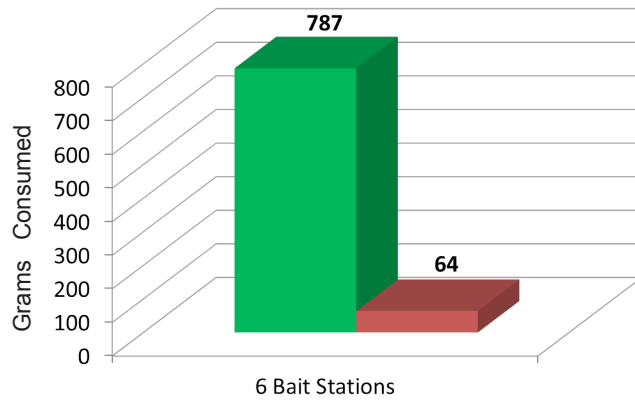

Brodifacoum soft bait contains 5% wax, which can freeze or melt in extreme temperatures

FastDraw pouches are 10 grams, providing you more placements per pail, a lower cost per placement, and less bait waste

Brodifacoum soft bait pouches are larger, which means: fewer placements per pail, higher placement costs, and more bait waste when replacing with fresh bait

FASTDRAW®
Takes 4-5 days to work.
SOFT BAIT

BOOT HILL®
KILLS RATS & MICE DEAD

Revolver®
SOFT BAIT

Learn more with
your smart phone!

NEW AND IMPROVED!
GUNSLINGER®
AT CLEANOUT

HOMBRE™

LIPHATECH®

Field Studies
On Next Page

The Choice Is Clear.

House Mouse Test

Norway Rat Test

Roof Rat Test

LIPHATECH

(800) 351-1476 • www.liphatech.com