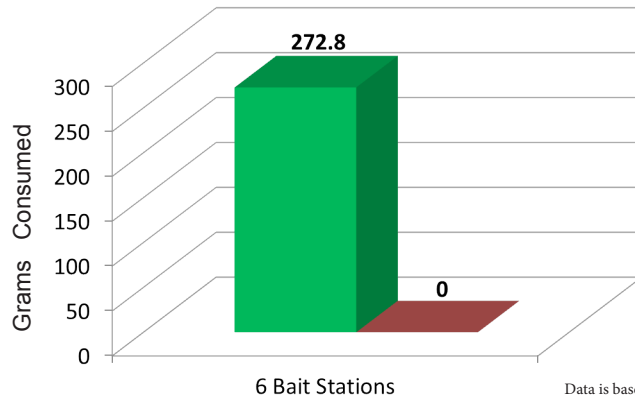

Not All Soft Baits Are Created Equal

VS.

OTHER
SOFT BAITS

Don't be fooled by other soft baits. *FastDraw*, *Revolver*, and *Cannon* soft bait contain 0% wax. **Control rodents in every bite!**

Our soft baits do not contain wax, which can freeze or melt in extreme temperatures

Liphatech soft baits provide you more placements per pail, a lower cost per placement, and less bait waste

Learn more with your smart phone!

3 Rotational Options, 3 Active Ingredients, Liphatech

Field Studies
On Next Page

The Choice Is Clear.

House Mouse Test

Data is based on a summary of Liphatech field study results.

Norway Rat Test

Roof Rat Test

LIPHATECH

(800) 351-1476 • www.liphatech.com