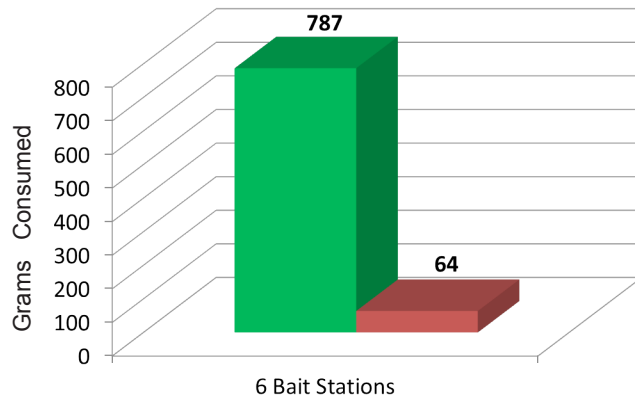

Liphatech soft baits provide you more placements per pail, a lower cost per placement, and less bait waste

Learn more with your smart phone!

3 Rotational Options, 3 Active Ingredients, Liphatech

Field Studies
On Next Page

The Choice Is Clear.

House Mouse Test

Data is based on a summary of Liphatech field study results.

Norway Rat Test

Roof Rat Test

LIPHATECH

(800) 351-1476 • www.liphatech.com