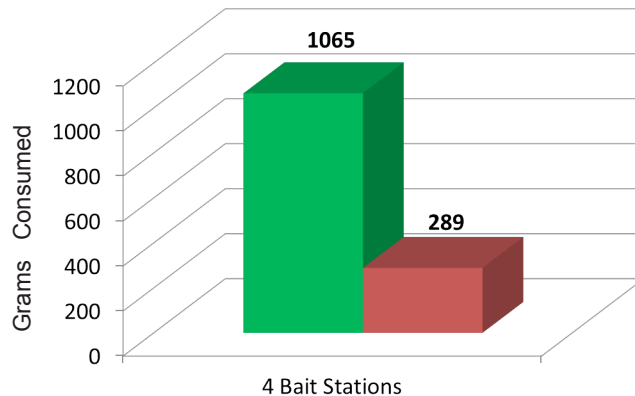

The Choice Is Clear.

House Mouse Test

Data is based on a summary of Liphatech field study results.

Norway Rat Test

Roof Rat Test

LIPHATECH

(800) 351-1476 • www.liphatech.com