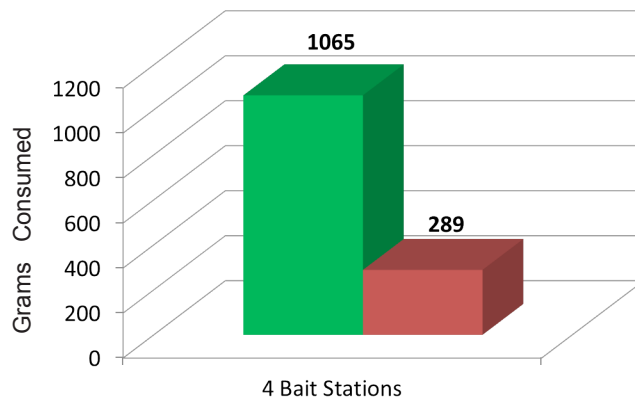

Brodifacoum soft bait contains 5% wax, which can freeze or melt in extreme temperatures

FastDraw pouches are 10 grams, providing you more placements per pail, a lower cost per placement, and less bait waste

Brodifacoum soft bait pouches are larger, which means: fewer placements per pail, higher placement costs, and more bait waste when replacing with fresh bait

FASTDRAW®
Takes 4-5 days to work.
SOFT BAIT

BOOT HILL®
KILLS RATS & MICE DEAD

Revolver®
SOFT BAIT

Learn more with
your smart phone!

NEW AND IMPROVED!
GUNSLINGER®
AT CLEANOUT

HOMBRE™

LIPHATECH®

Field Studies
On Next Page

The Choice Is Clear.

House Mouse Test

Norway Rat Test

Roof Rat Test

LIPHATECH

(800) 351-1476 • www.liphatech.com