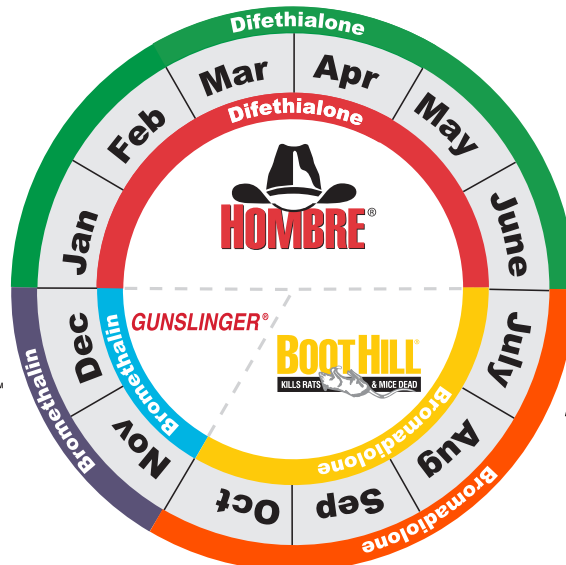

Not All Soft Baits Are Created Equal

VS.

OTHER
SOFT BAITS

Don't be fooled by other soft baits. *FastDraw*, *Revolver*, and *Cannon* soft bait contain 0% wax. **Control rodents in every bite!**

Our soft baits do not contain wax, which can freeze or melt in extreme temperatures

Liphatech soft baits provide you more placements per pail, a lower cost per placement, and less bait waste

Learn more with your smart phone!

3 Rotational Options, 3 Active Ingredients, Liphatech

Field Studies
On Next Page

The Choice Is Clear.

House Mouse Test

Data is based on a summary of Liphatech field study results.

Norway Rat Test

Roof Rat Test

LIPHATECH

(800) 351-1476 • www.liphatech.com